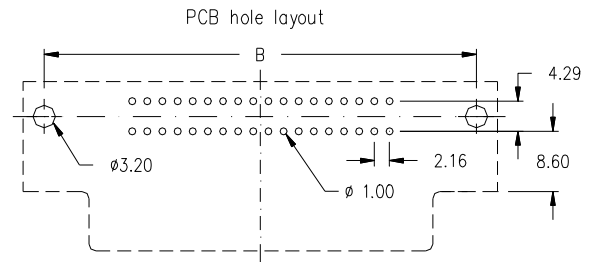

female - spring latch type -

Option:

No. of contacts	Dimension		
	A	B	C
036	67.69	59.74	48.90
	2.665	2.352	1.925
050	82.78	74.85	64.00
	3.259	2.946	2.520

Ordering Code

CCF - xxx - S900 - 95 / N X

No. of contacts

Option

female - screw lock type -

No. of contacts	Dimension		
	A	B	C
036	67.69	59.74	48.90
	2.665	2.352	1.925
050	82.78	74.85	64.00
	3.259	2.946	2.520

Ordering Code

CCF - xxx - S901 - 95 / NG

No. of contacts