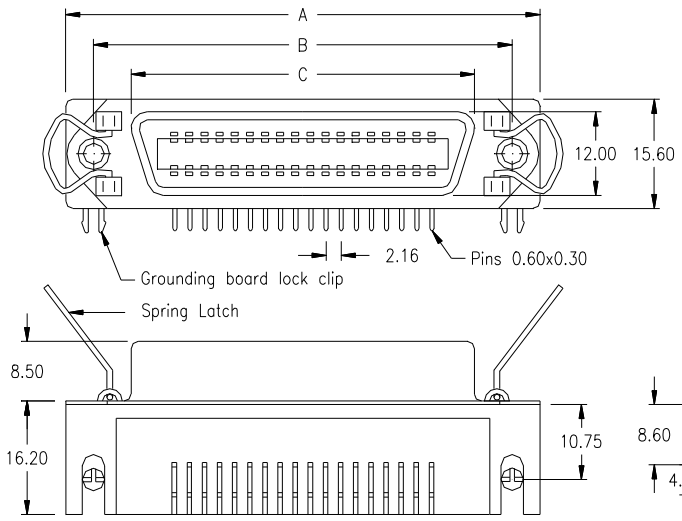

female - spring latch type -

Option:

No. of contacts	Dimension		
	A	B	C
036	67.69	59.74	48.90
	2.665	2.352	1.925
050	82.78	74.85	64.00
	3.259	2.946	2.520

Ordering Code

CCF - xxx - S900 - 95 / N X

No. of contacts

Option

female - screw lock type -

No. of contacts	Dimension		
	A	B	C
036	67.69	59.74	48.90
	2.665	2.352	1.925
050	82.78	74.85	64.00
	3.259	2.946	2.520

Ordering Code

CCF - xxx - S901 - 95 / NG

No. of contacts