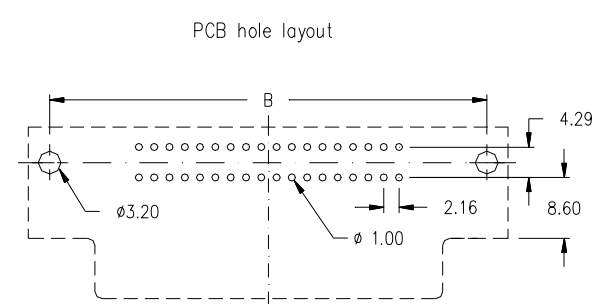

female - spring latch type -

Option:

No. of contacts	Dimension		
	A	B	C
036	67.69	59.74	48.90
	2.665	2.352	1.925
050	82.78	74.85	64.00
	3.259	2.946	2.520

Ordering Code

CCF - xxx - S900 - 95 / N X

No. of contacts

Option

female - screw lock type -

No. of contacts	Dimension		
	A	B	C
036	67.69	59.74	48.90
	2.665	2.352	1.925
050	82.78	74.85	64.00
	3.259	2.946	2.520

Ordering Code

CCF - xxx - S901 - 95 / NG

No. of contacts