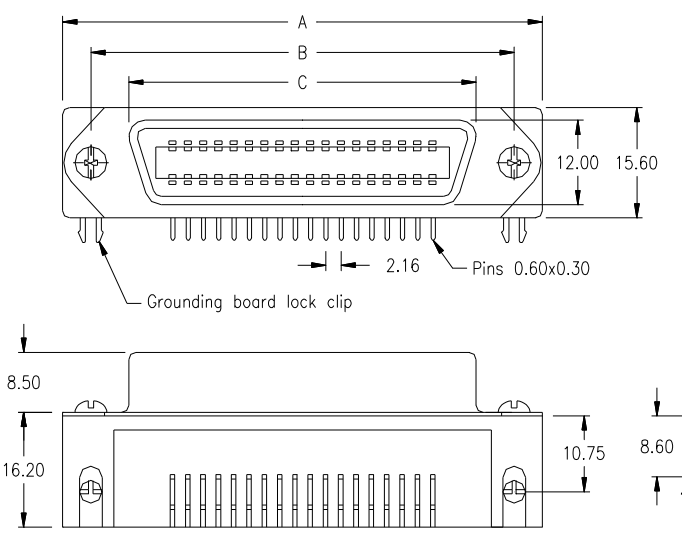

female - spring latch type -

Option:

No. of contacts	Dimension		
	A	B	C
036	67.69	59.74	48.90
	2.665	2.352	1.925
050	82.78	74.85	64.00
	3.259	2.946	2.520

Ordering Code

CCF - xxx - S900 - 95 / N X

No. of contacts

Option

female - screw lock type -

No. of contacts	Dimension		
	A	B	C
036	67.69	59.74	48.90
	2.665	2.352	1.925
050	82.78	74.85	64.00
	3.259	2.946	2.520

Ordering Code

CCF - xxx - S901 - 95 / NG

No. of contacts