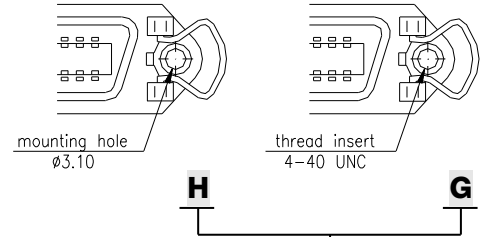

female - spring latch type -

Option:

No. of contacts	Dimension		
	A	B	C
036	67.69	59.74	48.90
	2.665	2.352	1.925
050	82.78	74.85	64.00
	3.259	2.946	2.520

Ordering Code

CCF - xxx - S900 - 95 / N X

No. of contacts

Option

female - screw lock type -

No. of contacts	Dimension		
	A	B	C
036	67.69	59.74	48.90
	2.665	2.352	1.925
050	82.78	74.85	64.00
	3.259	2.946	2.520

Ordering Code

CCF - xxx - S901 - 95 / NG

No. of contacts